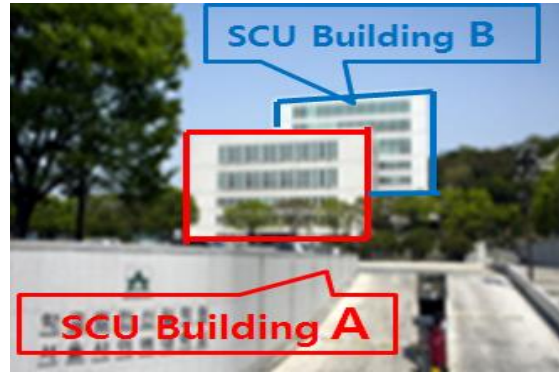

SCU Building A/ B